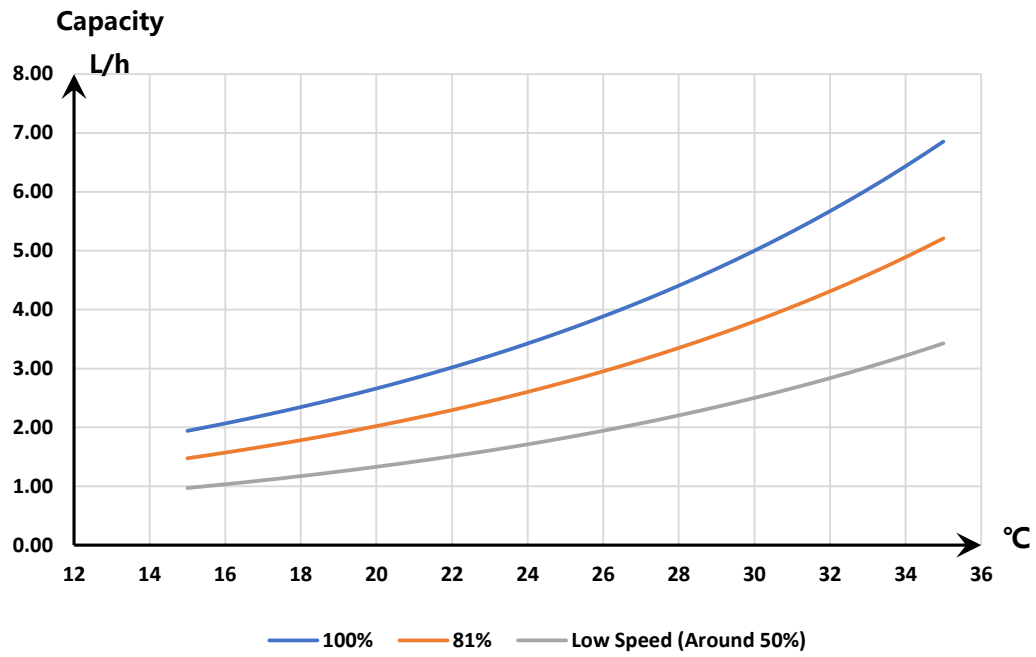

VARYUS 120 Capacity Curve - 60%RH

VARYUS 120 DER Curve - 60%RH

VARYUS 120 Capacity Curve 80% RH

VARYUS 120 DER Curve 80% RH