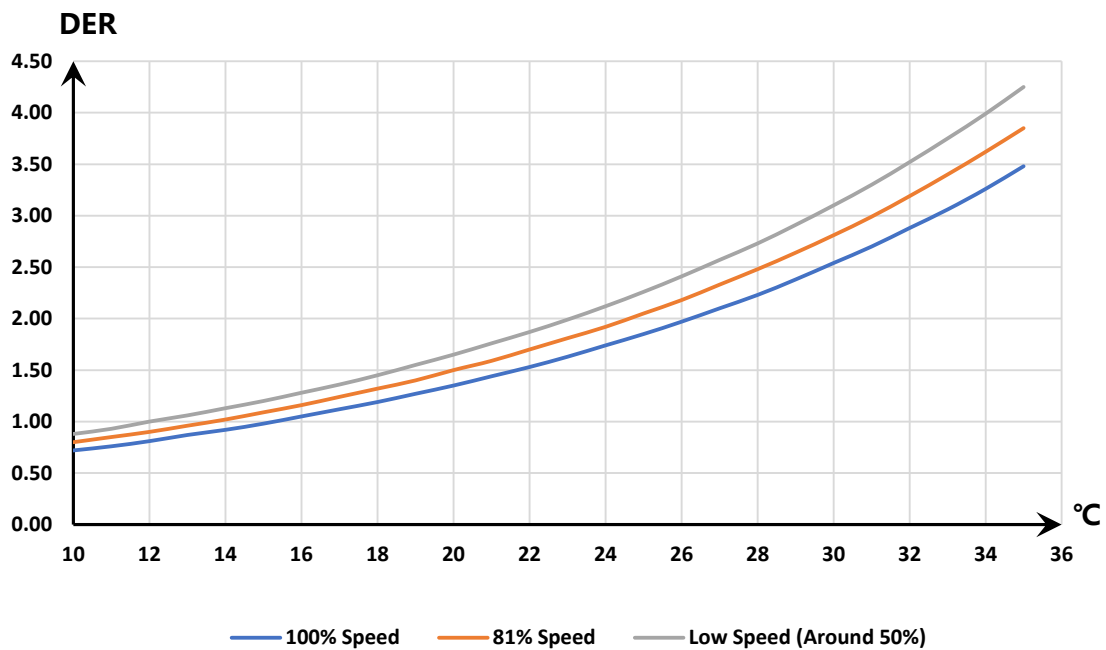

VARYUS 120 Capacity Curve - 60%RH

VARYUS 120 DER Curve - 60%RH

VARYUS 120 Capacity Curve 80% RH

VARYUS 120 DER Curve 80% RH