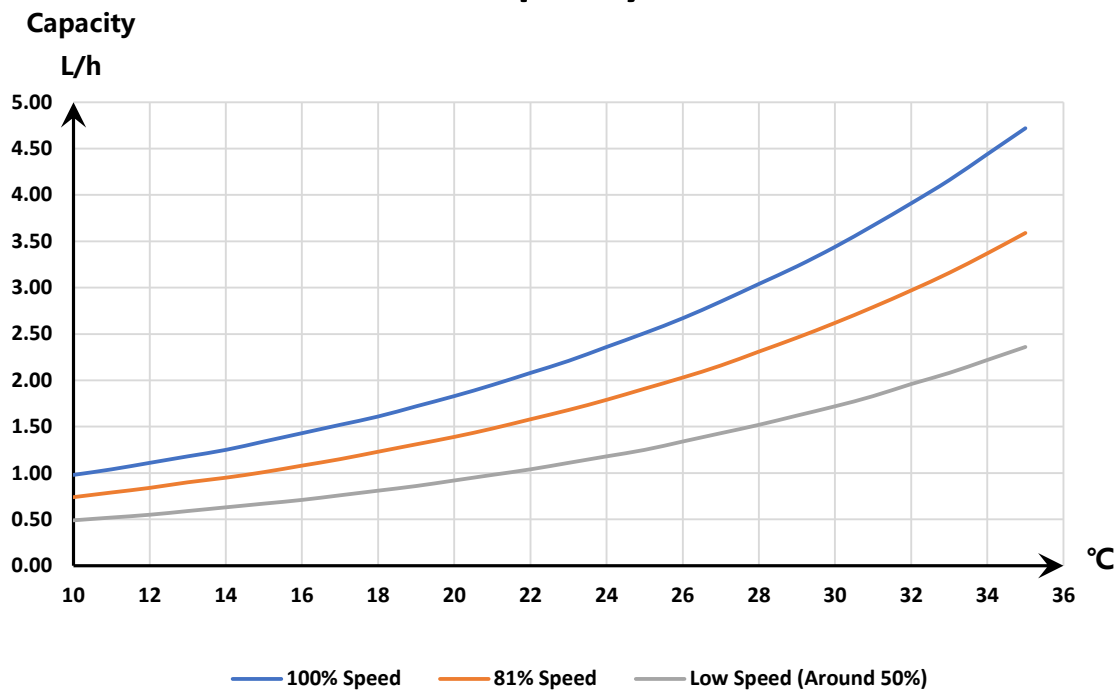

VARYUS 120 Capacity Curve - 60%RH

VARYUS 120 DER Curve - 60%RH

VARYUS 120 Capacity Curve 80% RH

VARYUS 120 DER Curve 80% RH