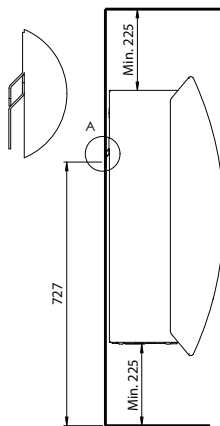

DIMENSIONS CDF 50

Drain outlet position

Recommended installation of CDF 50

Floor mounting kit

All dimensions are in mm.