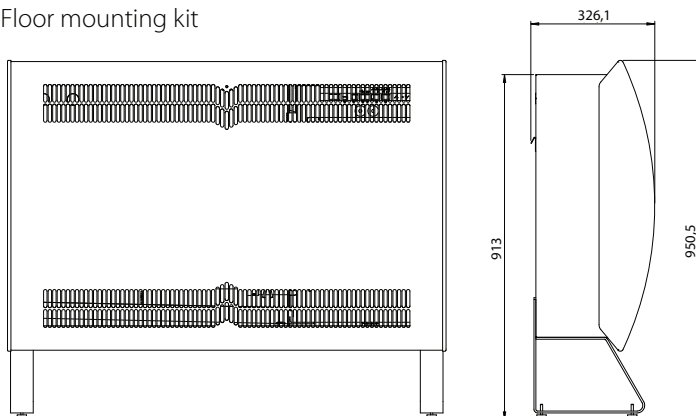

DIMENSIONS CDF 50

Drain outlet position

Recommended installation of CDF 50

Floor mounting kit

All dimensions are in mm.