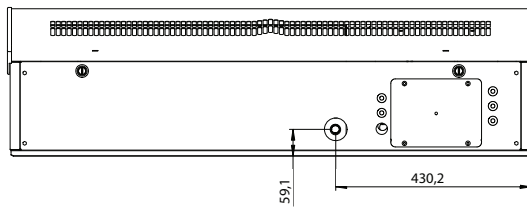

DIMENSIONS CDF 50

Drain outlet position

Recommended installation of CDF 50

Floor mounting kit

All dimensions are in mm.