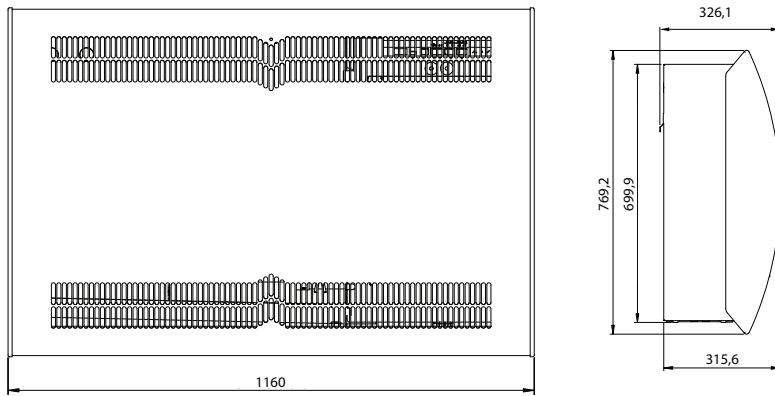

DIMENSIONS CDF 50

Drain outlet position

Recommended installation of CDF 50

Floor mounting kit

All dimensions are in mm.