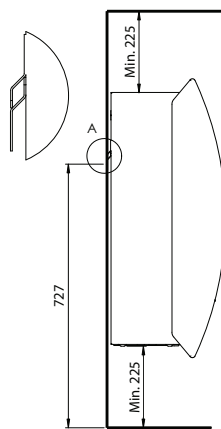

DIMENSIONS CDF 70

Drain outlet position

Recommended installation of CDF 70

Floor mounting kit

All dimensions are in mm.