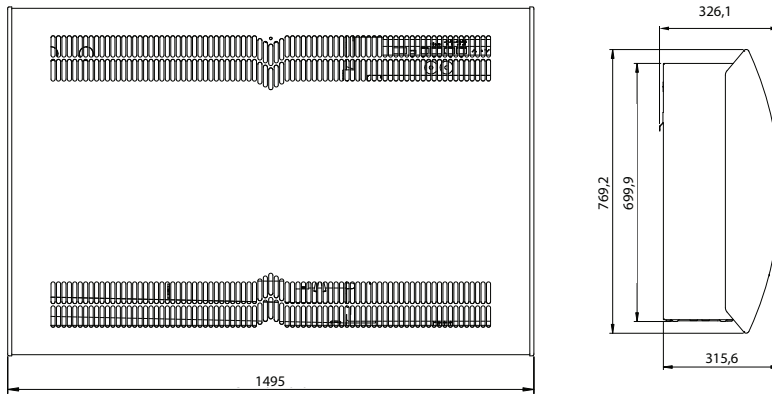

DIMENSIONS CDF 70

Drain outlet position

Recommended installation of CDF 70

Floor mounting kit

All dimensions are in mm.