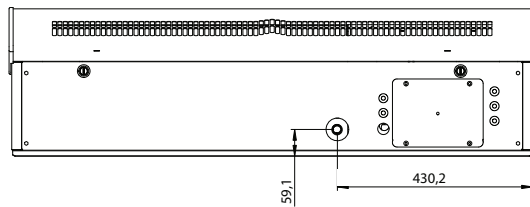

DIMENSIONS CDF 70

Drain outlet position

Recommended installation of CDF 70

Floor mounting kit

All dimensions are in mm.