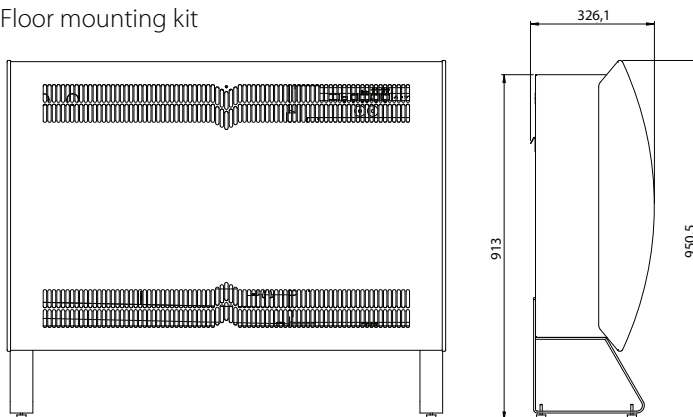

DIMENSIONS CDF 70

Drain outlet position

Recommended installation of CDF 70

Floor mounting kit

All dimensions are in mm.